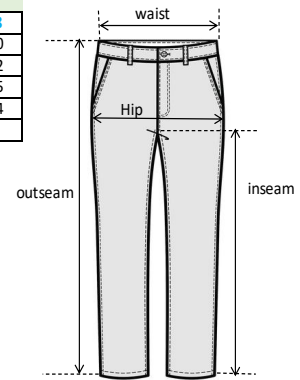

Uniform Size Guide

There may be a 1cm - 3cm variance in product size depending on how your personal measurements are obtained. Actual sizes may differ slightly from size guide depending on the supplier.

Grey Pants

SIZE (cm)	10	12	13	14	15	16	17	18	M5	M6	M7	M8
To fit height	140	150	155	160	165	170	175	180	180	180	180	180
Waist	64	68	70	72	74	76	79	82	87	92	97	102
Hip	74	78	81	84	87	90	92.5	95	100	105	110	115
Outseam	89	96	102	103	105	106	107	108	109	110	110	114
Inseam	66	71	77	78	80	81	82	82	82	82	82	84

Navy Shorts

SIZE (cm)	10	12	14	16	M4	M5	M6	M7	M8
To fit height	140	150	160	170	180	180	180	180	180
Waist	64	68	72	76	82	87	92	97	102
Hip	74	78	84	90	95	100	105	110	115
Length	41.5	43.5	47	50	51	54	57	58.5	60

Shirts (long & short sleeves)

SIZE (cm)	10	12	14	16	18	20	22	24
To fit height	140	150	160	170	180	180	180	180
Chest (pit to pit)	44	50	51.5	54	57	58	59	61
Length	63	67	69	72	77	79	82	82
Shoulder	40	41	42	43.5	46	47	48	50
Long Sleeve length	45.5	51	58	61	62	63.5	66	66