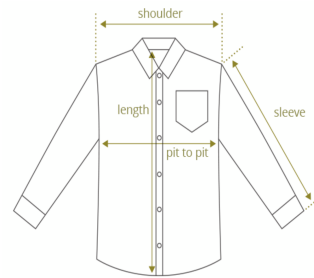

Uniform Size Guide

There may be a 1cm - 3cm variance in product size depending on how your personal measurements are obtained. Actual sizes may differ slightly from size guide depending on the supplier.

Grey Pants

SIZE (cm)	10	12	13	14	15	16	17	18	M5	M6	M7	M8
To fit height	140	150	155	160	165	170	175	180	180	180	180	180
Waist	64	68	70	72	74	76	79	82	87	92	97	102
Hip	74	78	81	84	87	90	92.5	95	100	105	110	115
Outseam	89	96	102	103	105	106	107	108	109	110	110	114
Inseam	66	71	77	78	80	81	82	82	82	82	82	84

Navy Shorts

SIZE (cm)	10	12	14	16	M4	M5	M6	M7	M8
To fit height	140	150	160	170	180	180	180	180	180
Waist	64	68	72	76	82	87	92	97	102
Hip	74	78	84	90	95	100	105	110	115
Length	41.5	43.5	47	50	51	54	57	58.5	60

Shirts (long & short sleeves)

SIZE (cm)	10	12	14	16	18	20	22	24
To fit height	140	150	160	170	180	180	180	180
Chest (pit to pit)	44	50	51.5	54	57	58	59	61
Length	63	67	69	72	77	79	82	82
Shoulder	40	41	42	43.5	46	47	48	50
Long Sleeve length	45.5	51	58	61	62	63.5	66	66